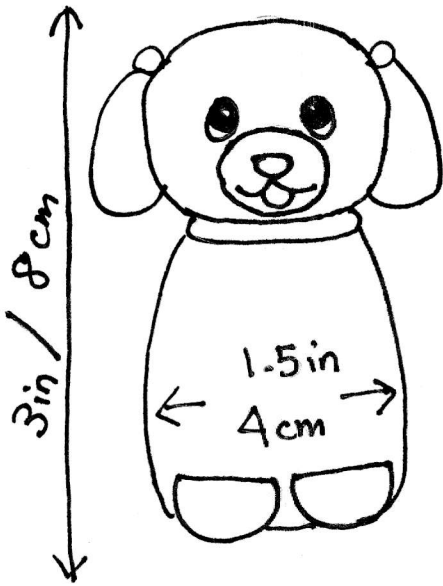

Toy Poodle

Finished weight 0.35oz / 10g

Material:

- 1) Core wool for base shape 0.25oz / 7g
- 2) Surface wool options 0.15oz / 4g
 - boucle yarn
 - washed wool (alpaca, lamb)
 - roving / batt in favorite poodle color
- 3) black (eyes) brown (nose) pink (tongue)
any color collar wool

Head 0.07oz / 2g

Body 0.14oz + rump