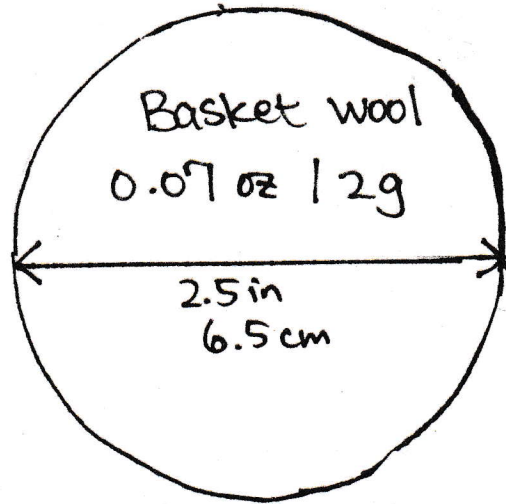

# Bunny in a Basket

Bunny wool

body 0.04 oz / 1 g  
eyes/nose pinch black & pink wool