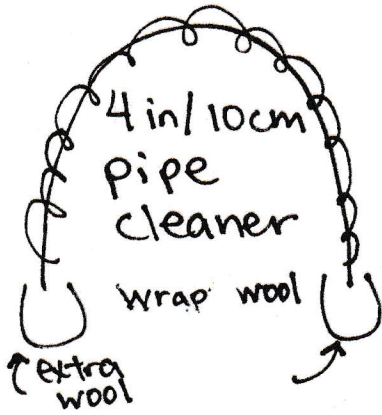

# Bunny in a Basket

Bunny wool

body 0.04 oz / 1 g  
eyes/nose pinch black & pink wool