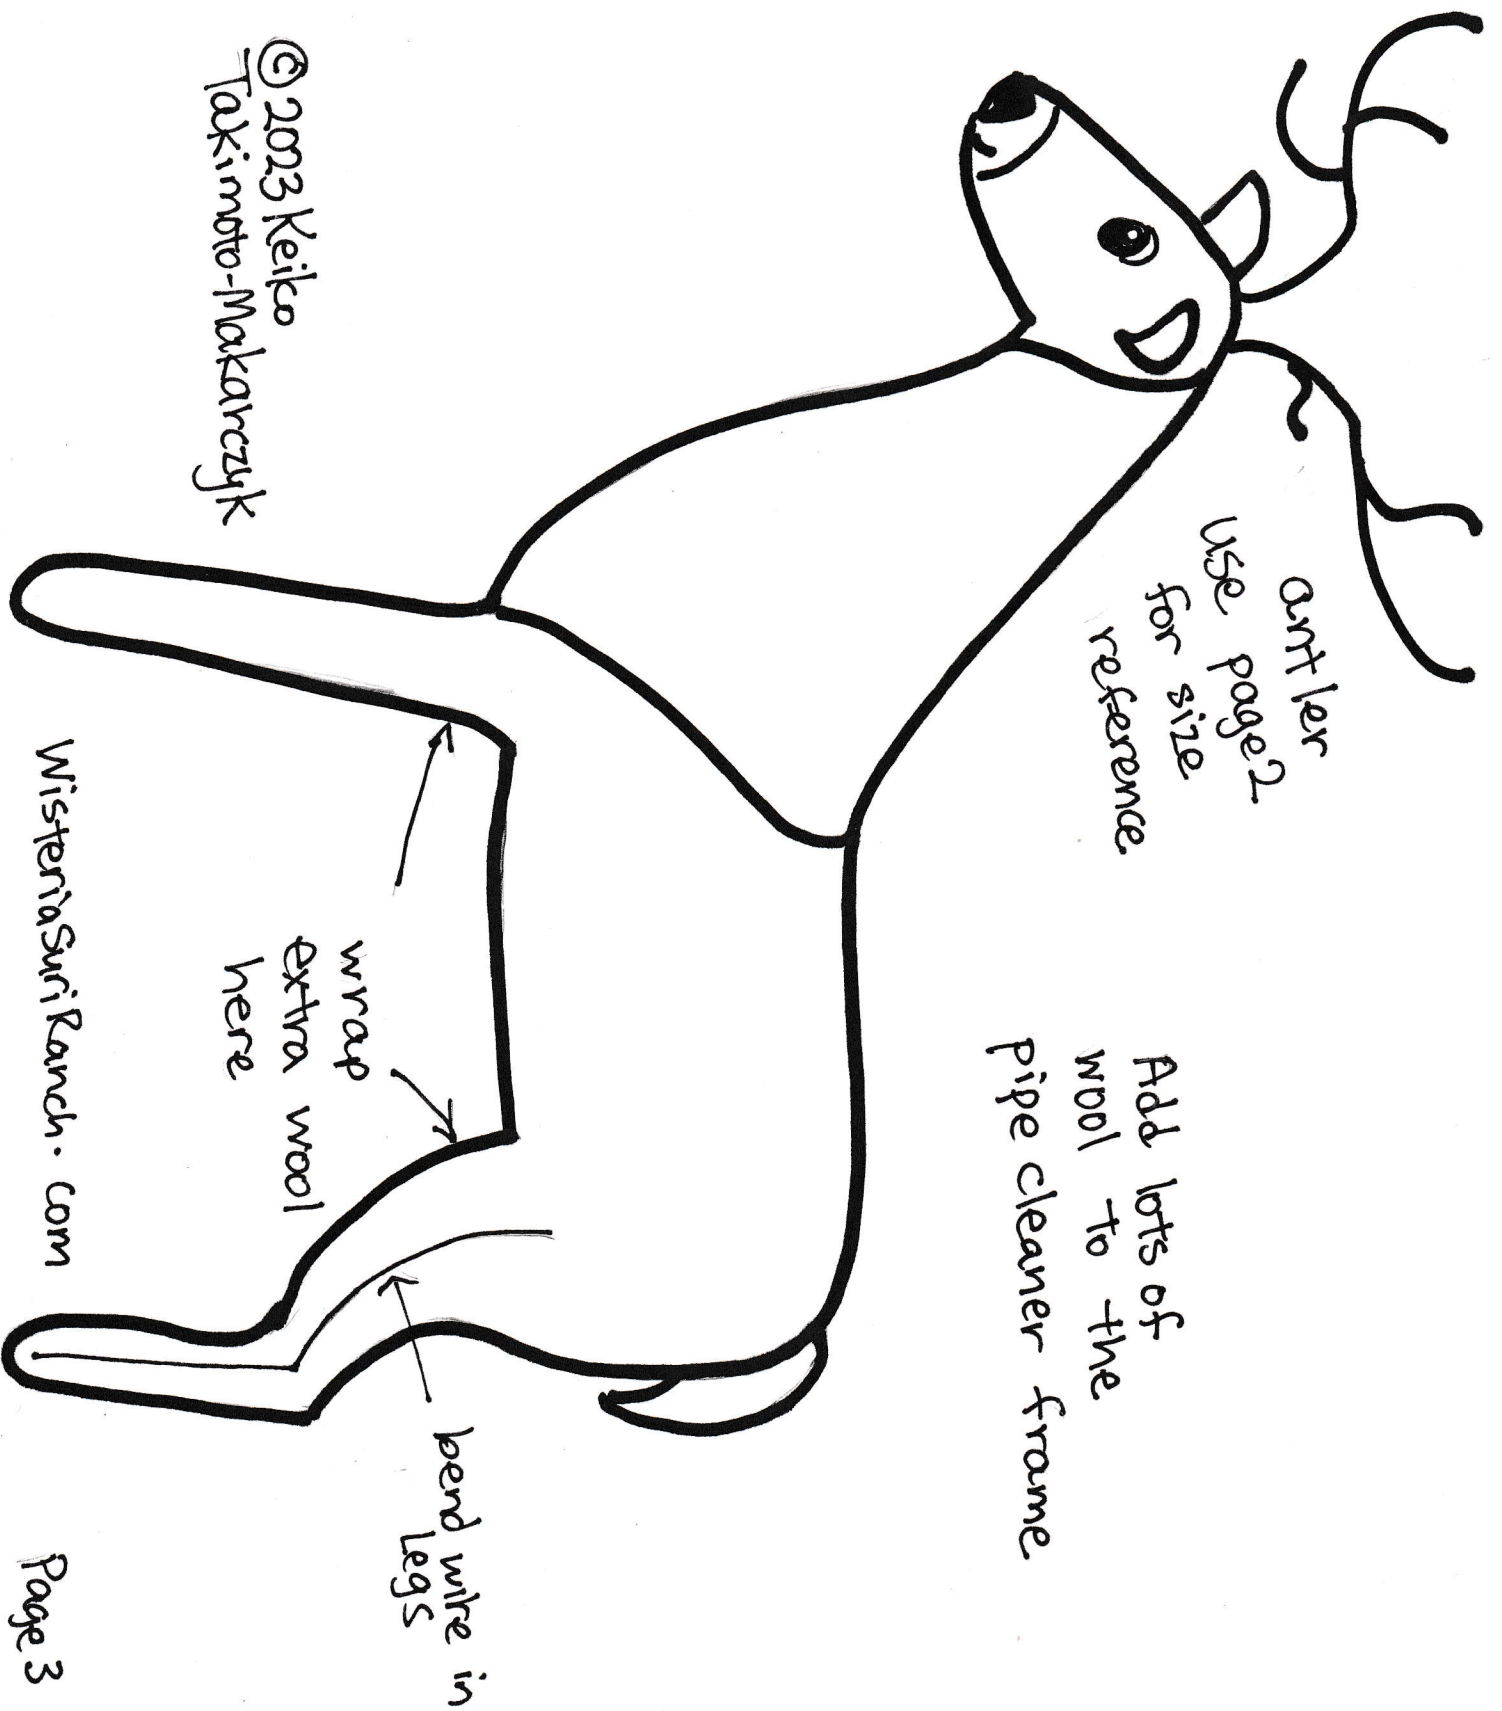

Reindeer Size Guide

Total weight .80 oz / 22g

8 inches / 20cm x 2 for legs

① cover / wrap legs first w/ brown wool

Antlers 8 inches / 20cm x 1
+ 4 inches / 10cm x 2

Material list:

- ★ 1 ounce of assorted deer color wool including white & pinch of black for eyes & nose
- ★ 4 pipe cleaners 12 inches / 30cm
→ cut & use all pieces

© 2023 Keiko Takimoto-Makarzyk

WisteriaSuriRanch.com