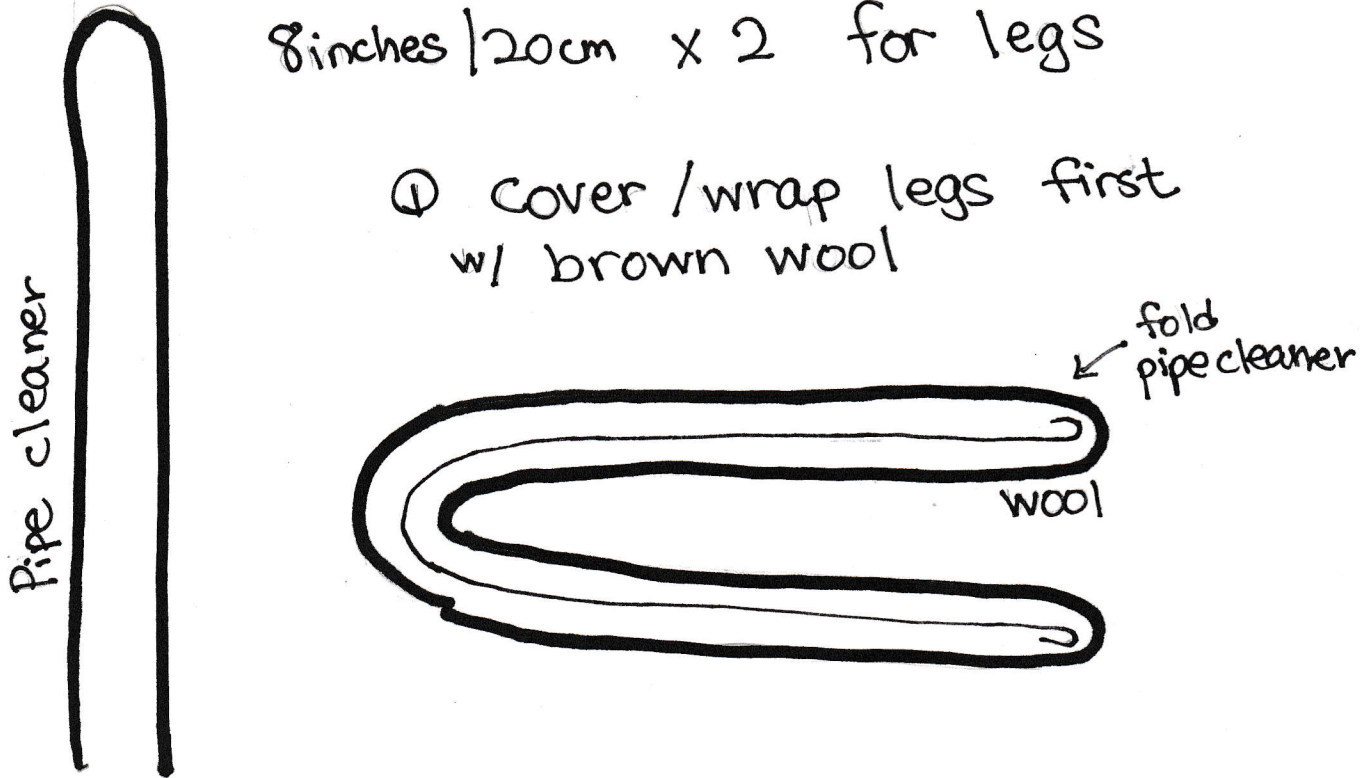

Reindeer Size Guide

Total weight .80 oz / 22g

8 inches / 20cm x 2 for legs

① cover / wrap legs first w/ brown wool

Antlers 8 inches / 20cm x 1
+ 4 inches / 10cm x 2

Material list:

- ★ 1 ounce of assorted deer color wool including white & pinch of black for eyes & nose
- ★ 4 pipe cleaners 12 inches / 30cm
→ cut & use all pieces