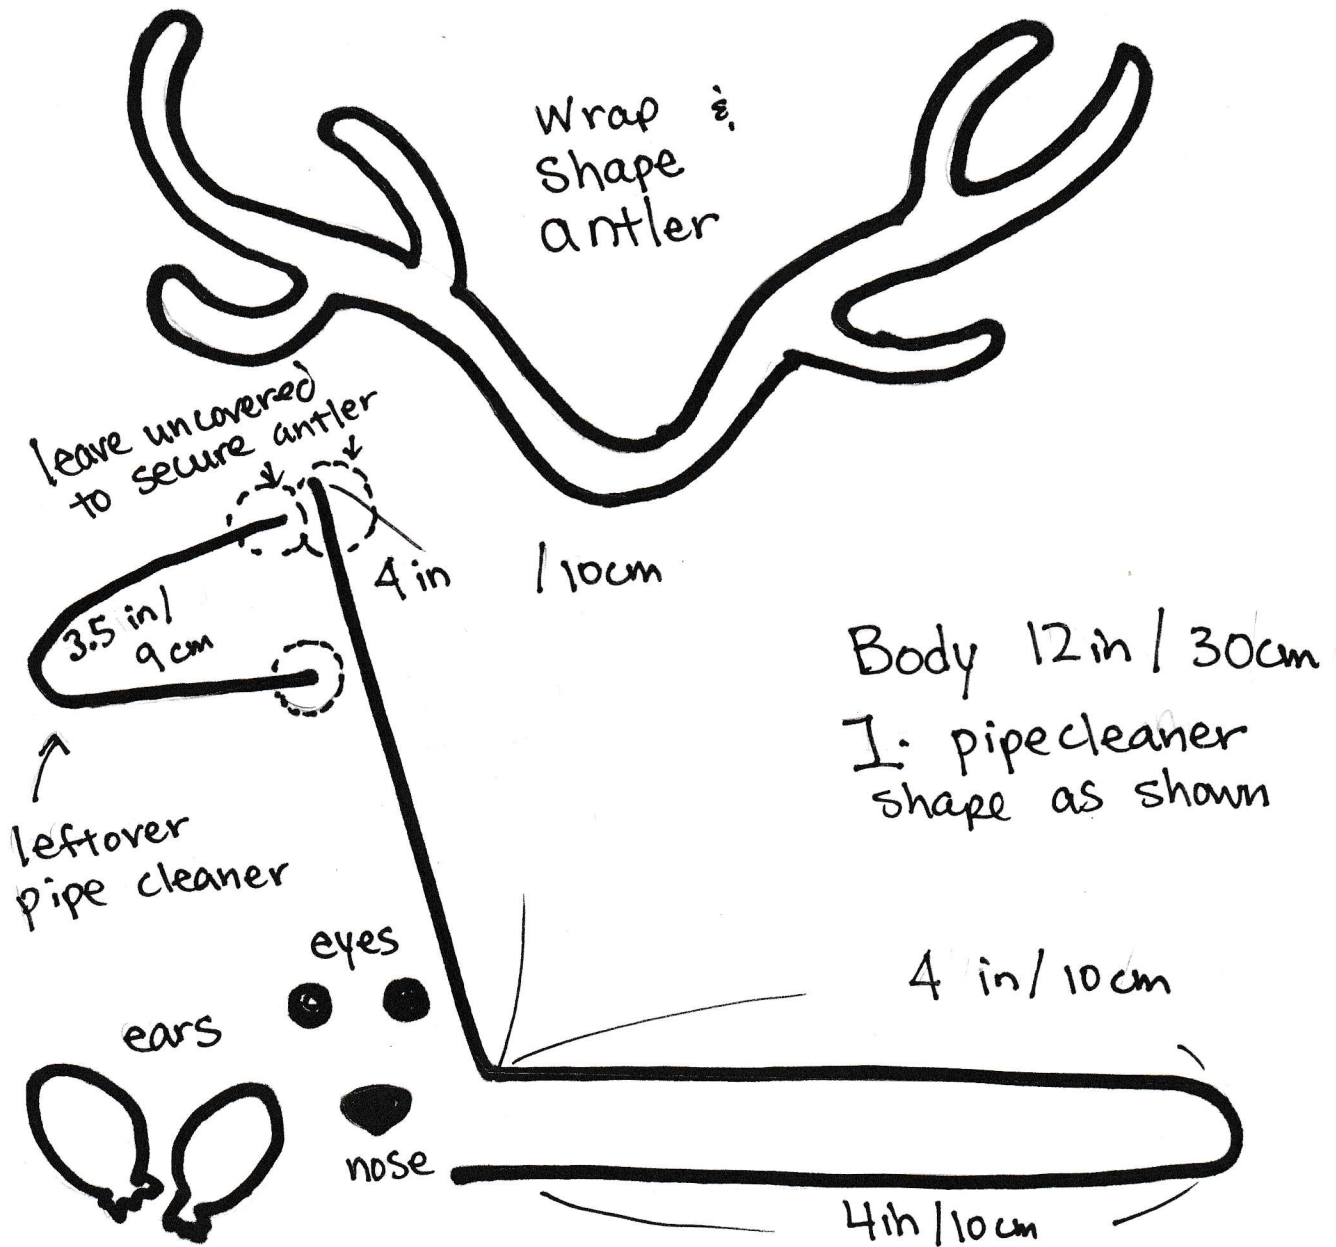

Reindeer Size Guide

Total weight .80 oz / 22g

8 inches / 20cm x 2 for legs

① cover / wrap legs first w/ brown wool

Antlers 8 inches / 20cm x 1
+ 4 inches / 10cm x 2

Material list:

- ★ 1 ounce of assorted deer color wool including white & pinch of black for eyes & nose
- ★ 4 pipe cleaners 12 inches / 30cm
→ cut & use all pieces